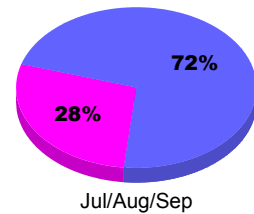

Membership Results
2010-2011

Membership
2009-2010

Month	Net Memb Goal	Actual New Memb	Actual Dropped Memb	Gain/Loss of Memb	Gain/Loss of Memb
Jul/Aug/Sep	45	52	-45	7	-4
Totals	45	52	-45	7	-4

Membership Results 2010-2011

Goal, New, Dropped, Gain/Loss

Comparison of Membership Gain/Loss

Current Year Compared to the Previous Year

Gender Comparison 2010-2011

■ Male ■ Female