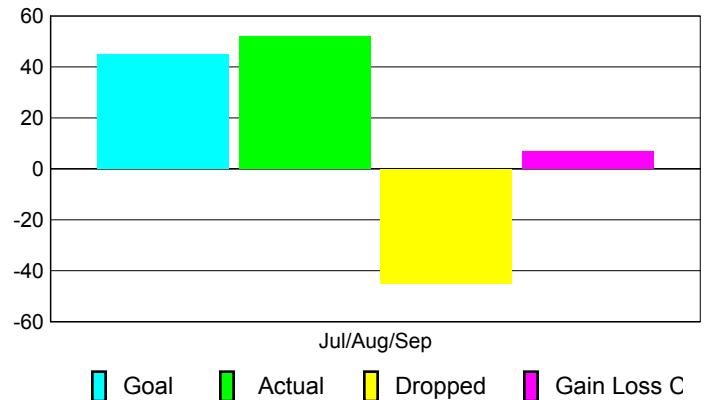

Membership Results 2010-2011

Goal, New, Dropped, Gain/Loss